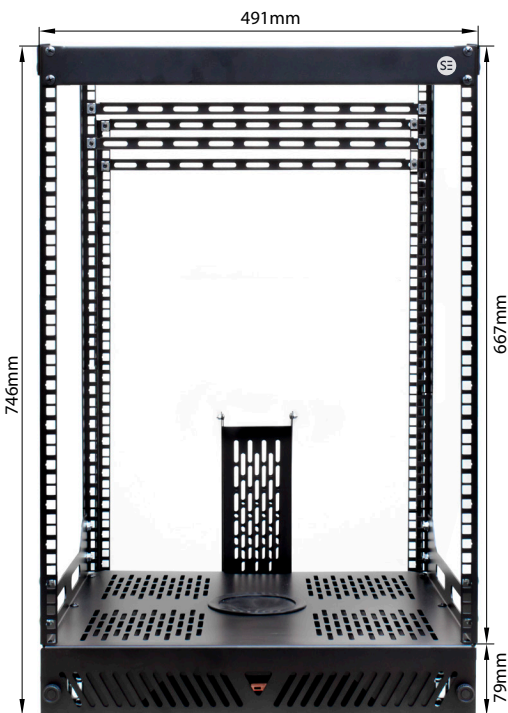

SERVEREDGE

Front

Side

Isometric

Side Extended

SERVEREDGE 15RU SLIDE & SWIVEL RACKS

SERVEREDGE PART NUMBER
CBN-15RU-SSR

Package Includes

- (1) Slide & Swivel Server Rack : 1
- (4) Cable Support Bars : 4
- (1) Retractable Cable Tray : 1

Physical Specifications

- Rack Height : 15RU
- Colour : Black
- Weight Capacity - Stationary (kg) : 60
- Unit Dimensions (mm) : 751(H) x 570(D) x 491(W)
- Shipping Dimensions (mm) : 785(H) x 593(D) x 520(W)
- Unit Weight (kg) : 22.72
- Gross Weight (kg) : 27.24