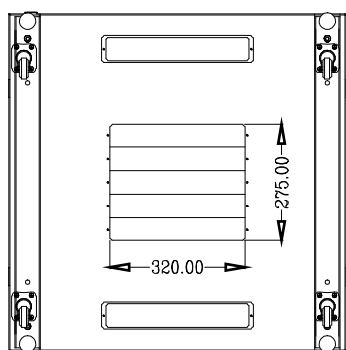

SERVEREDGE

Bottom

Serveredge 27RU 800mm Wide & 800mm Deep Fully Assembled Free Standing Server Cabinet

SERVEREDGE PART NUMBER
CBN-27RU-88FS

Package Includes

- 1 x CBN-27RU-88FS Free Standing Server cabinet
- 40 x M6 Screws
- 40 x M6 Cage Nuts
- 40 x M6 Washers
- 2 x Keys
- 2 x Shelves
- 1 x 8 Way PDU
- 1 x 2 Way Fan Kit
- 4 x Castors
- 4 x Stabilising feet
- 1 x Earth bolt
- 1 x Owner's Manual
- 1 x Optional Mesh Door

Physical Specifications

- Installed whole system maximum rack depth (mm) : 700.0
- Rack Height : 27RU
- Shipping Dimensions (WDH/mm) : 850 X 850 X 1437
- Shipping weight (kg) : 93
- Unit Dimensions (WDH/mm) : 800 X 800 X 1387
- Unit weight (kg) : 85
- Color : Black
- Weight Capacity - Stationary (kg) : 1000
- Grounding lug : Front and Back door frames