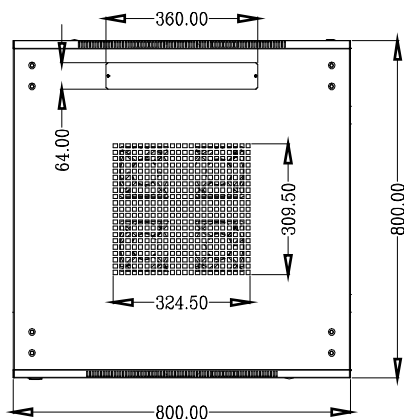

# SERVEREDGE

Front

Side

Rear closed

Bottom

Top

## Serveredge 27RU 800mm Wide & 800mm Deep Fully Assembled Free Standing Server Cabinet

SERVEREDGE PART NUMBER  
**CBN-27RU-88FS**

### Physical Specifications

- Installed whole system maximum rack depth (mm) : 700.0
- Rack Height : 27RU
- Shipping Dimensions (WDH/mm) : 850 X 850 X 1437
- Shipping weight (kg) : 93
- Unit Dimensions (WDH/mm) : 800 X 800 X 1387
- Unit weight (kg) : 85
- Color : Black
- Weight Capacity - Stationary (kg) : 1000
- Grounding lug : Front and Back door frames