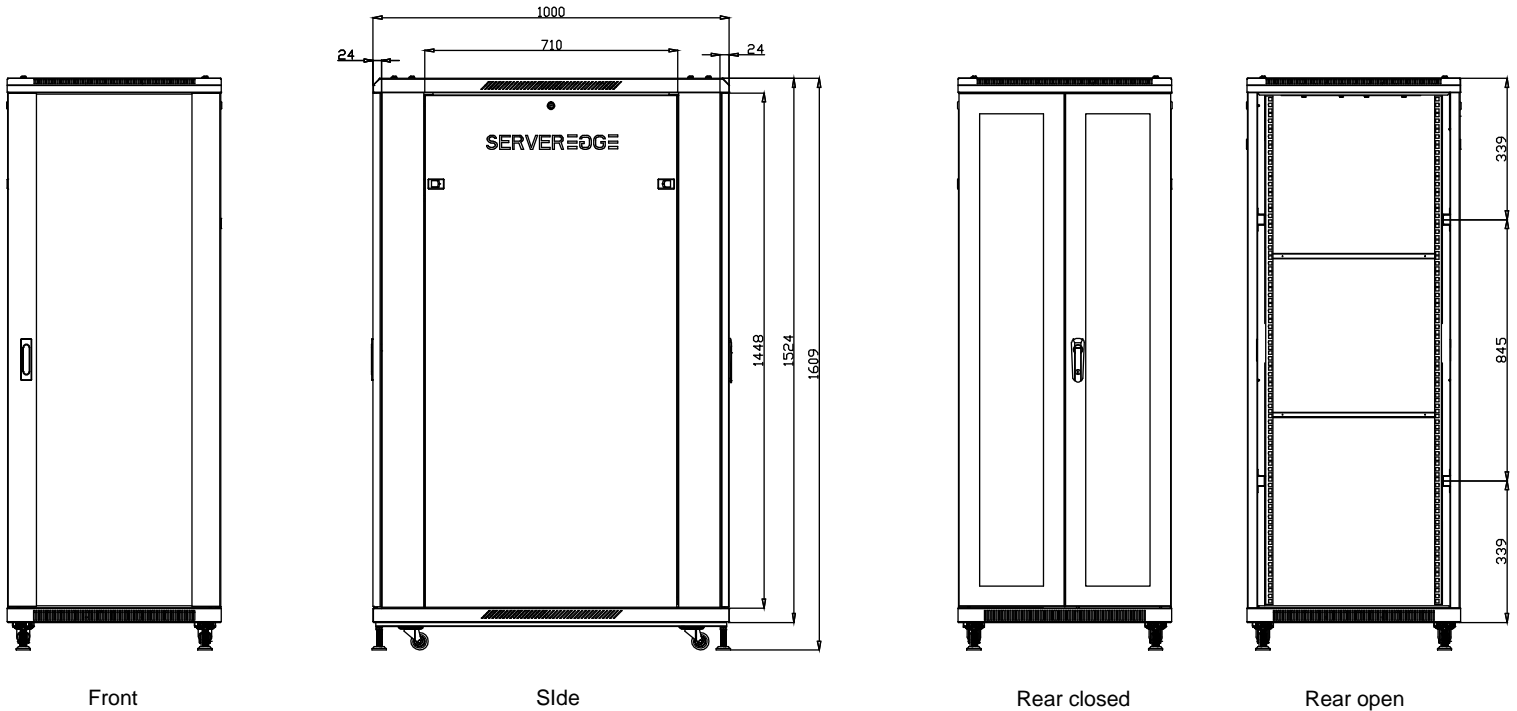

SERVEREDGE

Front

Side

Rear closed

Rear open

Bottom

Top

Serveredge 32RU 600mm Wide & 1000mm Deep Fully Assembled Free Standing Server Cabinet

SERVEREDGE PART NUMBER
CBN-32RU-61FS

Package Includes

- * 1 x CBN-32RU-61FS Free Standing Server cabinet
- * 40 x M6 Screws
- * 40 x M6 Cage Nuts
- * 40 x M6 Washers
- * 2 x Keys
- * 3 x Shelves
- * 1 x 8 Way PDU
- * 1 x 4 Way Fan Kit
- * 4 x Castors
- * 4 x Stabilising feet
- * 1 x Earth bolt
- * 1 x Owner's Manual
- * 1 x Optional Mesh Door

Physical Specifications

Installed whole system maximum rack depth (mm) : 900.0
 Rack Height : 32RU
 Shipping Dimensions (WDH/mm) : 650 X 1050 X 1659
 Shipping weight (kg) : 97
 Unit Dimensions (WDH/mm) : 600 X 1000 X 1609
 Unit weight (kg) : 92
 Color : Black
 Weight Capacity - Stationary (kg) : 1000
 Grounding lug : Front and Back door frames