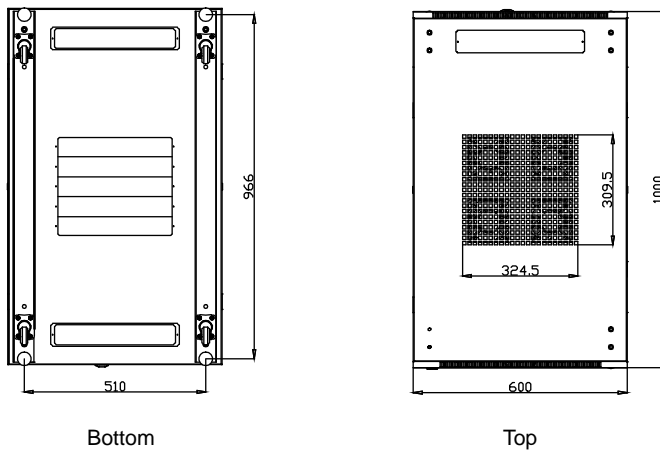

SERVEREDGE

Front

Side

Rear closed

Rear open

Bottom

Top

Serveredge 32RU 600mm Wide & 1000mm Deep Fully Assembled Free Standing Server Cabinet

SERVEREDGE PART NUMBER
CBN-32RU-61FS

Package Includes

- * 1 x CBN-32RU-61FS Free Standing Server cabinet
- * 40 x M6 Screws
- * 40 x M6 Cage Nuts
- * 40 x M6 Washers
- * 2 x Keys
- * 3 x Shelves
- * 1 x 8 Way PDU
- * 1 x 4 Way Fan Kit
- * 4 x Castors
- * 4 x Stabilising feet
- * 1 x Earth bolt
- * 1 x Owner's Manual
- * 1 x Optional Mesh Door

Physical Specifications

Installed whole system maximum rack depth (mm) : 900.0
 Rack Height : 32RU
 Shipping Dimensions (WDH/mm) : 650 X 1050 X 1659
 Shipping weight (kg) : 97
 Unit Dimensions (WDH/mm) : 600 X 1000 X 1609
 Unit weight (kg) : 92
 Color : Black
 Weight Capacity - Stationary (kg) : 1000
 Grounding lug : Front and Back door frames