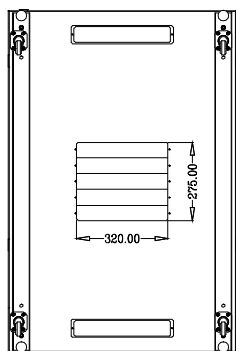

SERVEREDGE

Side

Front

Side

Rear closed

Bottom

Top

Serveredge 45RU 800mm Wide & 1200mm Deep Fully Assembled Free Standing Server Cabinet

SERVEREDGE PART NUMBER
CBN-45RU-812FS

Package Includes

- * 1 x CBN-45RU-812FS Free Standing Server cabinet
- * 40 x M6 Screws
- * 40 x M6 Cage Nuts
- * 40 x M6 Washers
- * 2 x Keys
- * 3 x Shelves
- * 1 x 8 Way PDU
- * 1 x 4 Way Fan Kit
- * 4 x Castors
- * 4 x Stabilising feet
- * 1 x Earth bolt
- * 1 x Owner's Manual
- * 1 x Optional Mesh Door

Physical Specifications

Installed whole system maximum rack depth (mm) : 1100.0
 Rack Height : 45RU
 Shipping Dimensions (WDH/mm) : 850 X 1250 X 2238
 Shipping weight (kg) : 198
 Unit Dimensions (WDH/mm) : 800 X 1200 X 2188
 Unit weight (kg) : 190
 Color : Black
 Weight Capacity - Stationary (kg) : 1000
 Grounding lug : Front and Back door frames