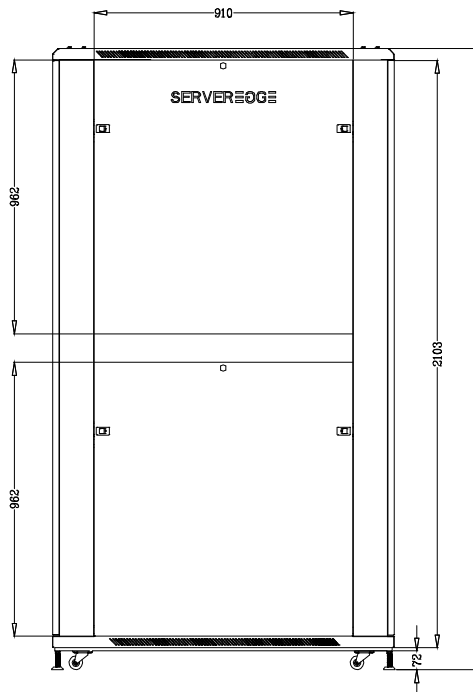

SERVEREDGE

Side

Front

Side

Rear closed

Bottom

Top

Serveredge 45RU 800mm Wide & 1200mm Deep Fully Assembled Free Standing Server Cabinet

SERVEREDGE PART NUMBER
CBN-45RU-812FS

Package Includes

- * 1 x CBN-45RU-812FS Free Standing Server cabinet
- * 40 x M6 Screws
- * 40 x M6 Cage Nuts
- * 40 x M6 Washers
- * 2 x Keys
- * 3 x Shelves
- * 1 x 8 Way PDU
- * 1 x 4 Way Fan Kit
- * 4 x Castors
- * 4 x Stabilising feet
- * 1 x Earth bolt
- * 1 x Owner's Manual
- * 1 x Optional Mesh Door

Physical Specifications

Installed whole system maximum rack depth (mm) : 1100.0
 Rack Height : 45RU
 Shipping Dimensions (WDH/mm) : 850 X 1250 X 2238
 Shipping weight (kg) : 198
 Unit Dimensions (WDH/mm) : 800 X 1200 X 2188
 Unit weight (kg) : 190
 Color : Black
 Weight Capacity - Stationary (kg) : 1000
 Grounding lug : Front and Back door frames