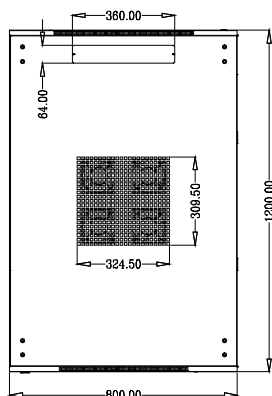

SERVEREDGE

Side

Front

Side

Rear closed

Bottom

Top

Serveredge 45RU 800mm Wide & 1200mm Deep Fully Assembled Free Standing Server Cabinet

SERVEREDGE PART NUMBER
CBN-45RU-812FS

Package Includes

- * 1 x CBN-45RU-812FS Free Standing Server cabinet
- * 40 x M6 Screws
- * 40 x M6 Cage Nuts
- * 40 x M6 Washers
- * 2 x Keys
- * 3 x Shelves
- * 1 x 8 Way PDU
- * 1 x 4 Way Fan Kit
- * 4 x Castors
- * 4 x Stabilising feet
- * 1 x Earth bolt
- * 1 x Owner's Manual
- * 1 x Optional Mesh Door

Physical Specifications

Installed whole system maximum rack depth (mm) : 1100.0
 Rack Height : 45RU
 Shipping Dimensions (WDH/mm) : 850 X 1250 X 2238
 Shipping weight (kg) : 198
 Unit Dimensions (WDH/mm) : 800 X 1200 X 2188
 Unit weight (kg) : 190
 Color : Black
 Weight Capacity - Stationary (kg) : 1000
 Grounding lug : Front and Back door frames