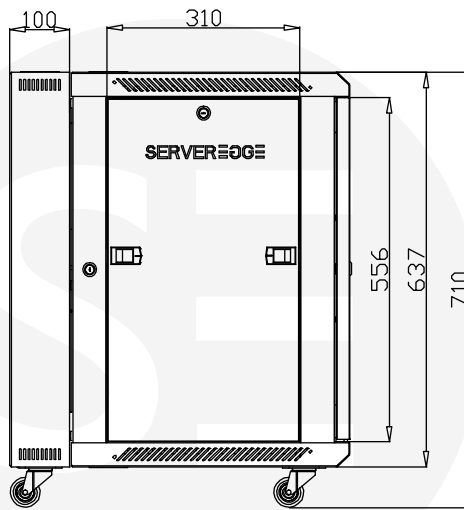

SERVEREDGE

Bottom

Front

Side

Rear

Top

Serveredge 12RU 600mm Wide & 550mm Deep Fully Assembled Free Standing Swing Door Server Cabinet

SERVEREDGE PART NUMBER
CBN-12RU-65FS

Package Includes

- * 1 x CBN-12RU-65FS Free Standing Rack
- * 20 x M6 screws
- * 20 x M6 cage nuts
- * 20 x M6 washers
- * 1 x Shelf
- * 2 x Keys

Physical Specifications

Installed whole system maximum rack depth (mm) : 450.0
 Rack Height : 12RU
 Shipping Dimensions (WDH/mm) : 650 X 600 X 760
 Shipping weight (kg) : 34
 Unit Dimensions (WDH/mm) : 600 X 550 X 710
 Unit weight (kg) : 30
 Colour : Black
 Weight Capacity - Stationary (kg) : 80
 Grounding lug : Front and Back Door Frames