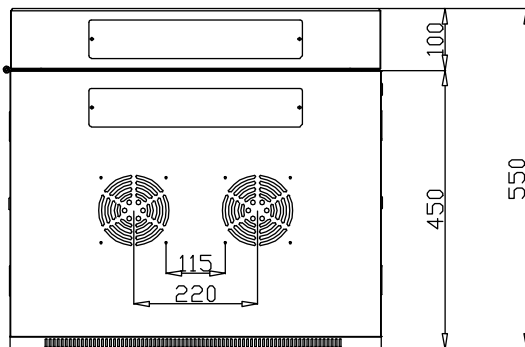

SERVEREDGE

Bottom

Front

Side

Rear

Top

Serveredge 12RU 600mm Wide & 550mm Deep Fully Assembled Free Standing Swing Door Server Cabinet

SERVEREDGE PART NUMBER
CBN-12RU-65FS

Package Includes

- * 1 x CBN-12RU-65FS Free Standing Rack
- * 20 x M6 screws
- * 20 x M6 cage nuts
- * 20 x M6 washers
- * 1 x Shelf
- * 2 x Keys

Physical Specifications

Installed whole system maximum rack depth (mm) : 450.0
 Rack Height : 12RU
 Shipping Dimensions (WDH/mm) : 650 X 600 X 760
 Shipping weight (kg) : 34
 Unit Dimensions (WDH/mm) : 600 X 550 X 710
 Unit weight (kg) : 30
 Colour : Black
 Weight Capacity - Stationary (kg) : 80
 Grounding lug : Front and Back Door Frames