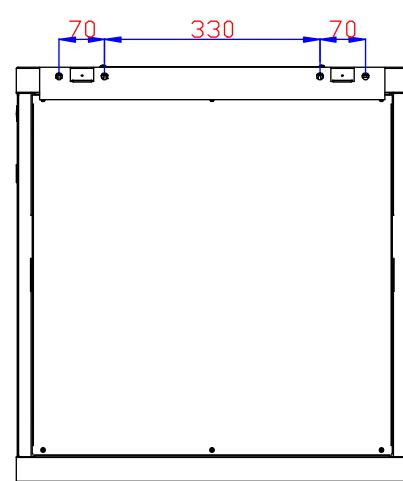

# SERVEREDGE

Bottom

Front

Side

Rear

Top

## Serveredge 12RU 600MM WIDE & 450MM DEEP FULLY ASSEMBLED WALL MOUNT SERVER CABINET

SERVEREDGE PART NUMBER  
**CBN-12RU-64WM**

### Physical Specifications

Installed whole system maximum rack depth (mm) : 350.0  
 Rack Height : 12RU  
 Shipping Dimensions (WDH/mm) : 650 X 500 X 687  
 Shipping weight (kg) : 27.5  
 Unit Dimensions (WDH/mm) : 600 X 450 X 637  
 Unit weight (kg) : 24  
 Colour : Black  
 Weight Capacity - Stationary (kg) : 80  
 Grounding lug : Front and Back Door Frames