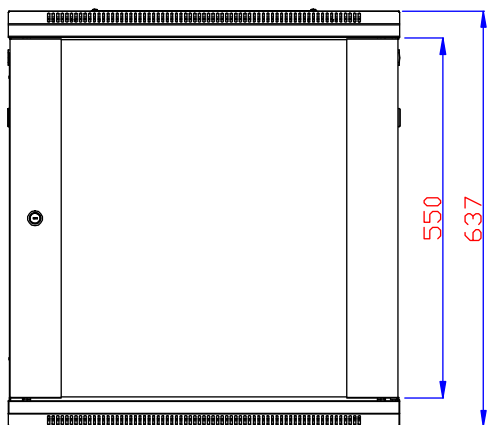

# SERVEREDGE

Bottom

Front

Side

Rear

Top

## Serveredge 12RU 600MM WIDE & 450MM DEEP FULLY ASSEMBLED WALL MOUNT SERVER CABINET

SERVEREDGE PART NUMBER  
**CBN-12RU-64WM**

### Physical Specifications

Installed whole system maximum rack depth (mm) : 350.0  
 Rack Height : 12RU  
 Shipping Dimensions (WDH/mm) : 650 X 500 X 687  
 Shipping weight (kg) : 27.5  
 Unit Dimensions (WDH/mm) : 600 X 450 X 637  
 Unit weight (kg) : 24  
 Colour : Black  
 Weight Capacity - Stationary (kg) : 80  
 Grounding lug : Front and Back Door Frames