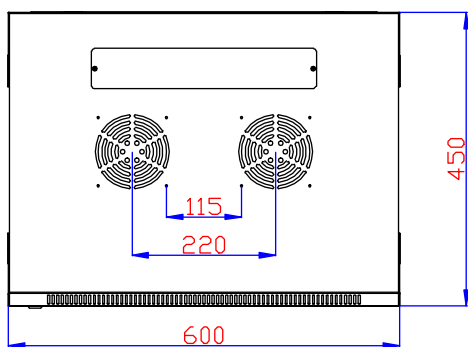

# SERVEREDGE

Bottom

Front

Side

Rear

Top

## Serveredge 12RU 600MM WIDE & 450MM DEEP FULLY ASSEMBLED WALL MOUNT SERVER CABINET

SERVEREDGE PART NUMBER  
**CBN-12RU-64WM**

### Physical Specifications

Installed whole system maximum rack depth (mm) : 350.0  
 Rack Height : 12RU  
 Shipping Dimensions (WDH/mm) : 650 X 500 X 687  
 Shipping weight (kg) : 27.5  
 Unit Dimensions (WDH/mm) : 600 X 450 X 637  
 Unit weight (kg) : 24  
 Colour : Black  
 Weight Capacity - Stationary (kg) : 80  
 Grounding lug : Front and Back Door Frames