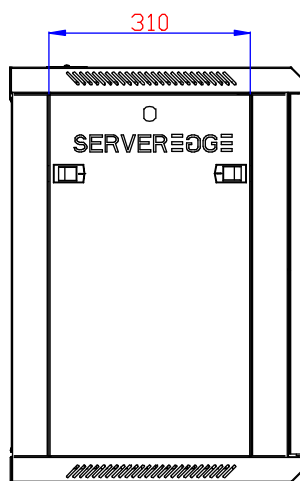

# SERVEREDGE

Bottom

Front

Side

Rear

Top

## Serveredge 12RU 600MM WIDE & 450MM DEEP FULLY ASSEMBLED WALL MOUNT SERVER CABINET

SERVEREDGE PART NUMBER  
**CBN-12RU-64WM**

### Physical Specifications

Installed whole system maximum rack depth (mm) : 350.0  
 Rack Height : 12RU  
 Shipping Dimensions (WDH/mm) : 650 X 500 X 687  
 Shipping weight (kg) : 27.5  
 Unit Dimensions (WDH/mm) : 600 X 450 X 637  
 Unit weight (kg) : 24  
 Colour : Black  
 Weight Capacity - Stationary (kg) : 80  
 Grounding lug : Front and Back Door Frames