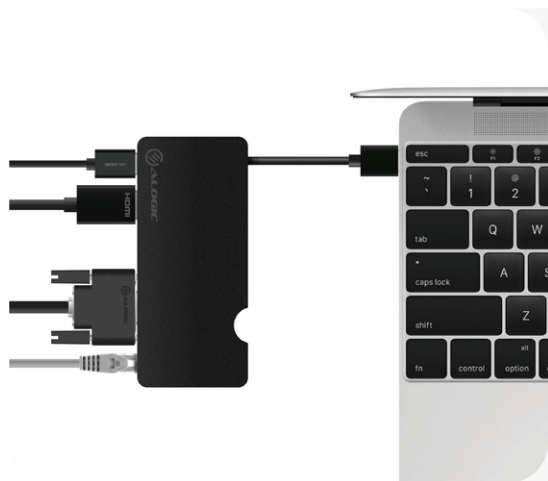

# USB 3.0 Universal Portable Dock

Part no. VU3DUP

USB 3.0 Hub

HDMI

VGA

Integrated Cable

Ethernet Gigabit

Small & Portable

## Expand your computer's capabilities

- Expand your monitor setup through VGA and HDMI ports. Supports Gigabit Ethernet.
- Connect to a variety of USB devices, such as your keyboard and mice, and add versatility to your working environment.

### User Interface

<b>Input</b>	USB-A 3.0 Male x 1
<b>Output</b>	USB-A 3.0 female x 1 / HDMI Female x 1 / VGA Female x 1 / Gigabit Ethernet

### Physical Characteristics

<b>Colour</b>	Black
<b>Dimensions</b>	120(L) x 50(W) x 16(H) mm