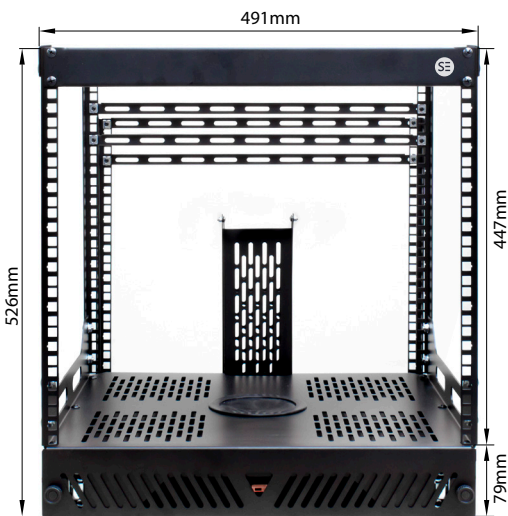

# SERVEREDGE

Front

Side

Isometric

Side Extended

## SERVEREDGE 10RU SLIDE & SWIVEL RACKS

SERVEREDGE PART NUMBER  
**CBN-10RU-SSR**

**Package Includes**

- (1) Slide & Swivel Server Rack : 1
- (4) Cable Support Bars : 4
- (1) Retractable Cable Tray : 1

**Physical Specifications**

- Rack Height : 10RU
- Colour : Black
- Weight Capacity - Stationary (kg) : 60
- Unit Dimensions (mm) : 529(H) x 570(D) x 491(W)
- Shipping Dimensions (mm) : 585(H) x 593(D) x 520(W)
- Unit Weight (kg) : 21.82
- Gross Weight (kg) : 25.52