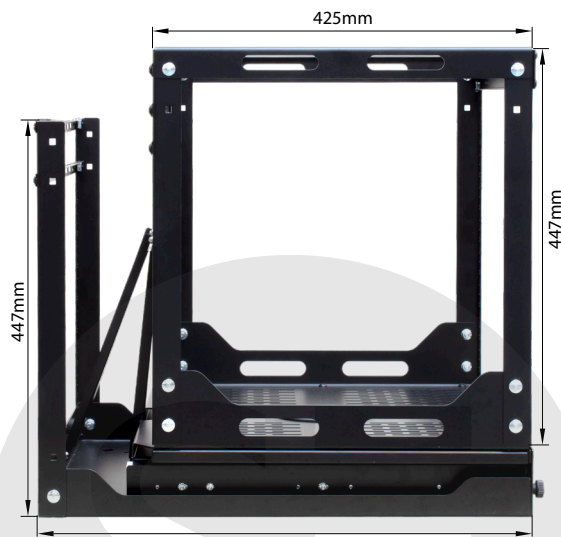

# SERVEREDGE

Front

Side

Isometric

Side Extended

## SERVEREDGE 10RU SLIDE & SWIVEL RACKS

SERVEREDGE PART NUMBER  
**CBN-10RU-SSR**

**Package Includes**

- (1) Slide & Swivel Server Rack : 1
- (4) Cable Support Bars : 4
- (1) Retractable Cable Tray : 1

**Physical Specifications**

- Rack Height : 10RU
- Colour : Black
- Weight Capacity - Stationary (kg) : 60
- Unit Dimensions (mm) : 529(H) x 570(D) x 491(W)
- Shipping Dimensions (mm) : 585(H) x 593(D) x 520(W)
- Unit Weight (kg) : 21.82
- Gross Weight (kg) : 25.52