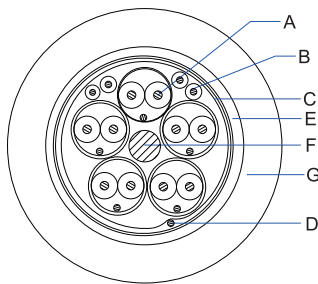

3 Specifications

- * Robust Cable construction: 4 x Twisted Pair 30AWG shielded copper conductors; 1 x 30AWG stranded copper conductors with Aluminium Mylar foil wrap and braid
- * 24K gold plated contacts
- * HDMI ATC Cat 2 High Speed HEC Certified
- * Connectors: HDMI Type A Male to Type A Male
- * 4K@50/60, (2160p), which is 4 times the clarity of 1080p/60 video resolution
- * 3D video, Deep Color and x.v. Color™
- * Dolby® True HD, DTS-HD Master Audio and up to 32 audio channels for a multi-dimensional immersive audio experience
- * Up to 1536kHz audio sample frequency for the highest audio fidelity

4 Design:

| No. | Part No. | Descriptions | Q'ty |
|-----|----------------|-------------------|------|
| ① | 01-1278BTPE | Cable | 1 |
| ② | 02-1471PG | HDMI Plug | 2 |
| ③ | 03-HDMIA-1-A13 | Shell (HDMI Plug) | 2 |

5 Cable Specifications:

01-GQ01BN

| | | |
|---|-----------|-------------------------------------------|
| A | Conductor | ∅ 0.08mm/7 32AWG OFC tinned copper wires |
| | Insulator | ∅ 0.63mm FPE+SKIN |
| | Drain | ∅ 0.1mm/ 7 30AWG OFC tinned copper wires |
| | Shield | Aluminium foil |
| B | Conductor | ∅ 0.08mm/ 7 32AWG OFC tinned copper wires |
| | Insulator | ∅ 0.63mm HDPE |
| C | Shield | Aluminium foil |
| D | Drain | ∅ 0.1mm/7 OFC bare copper wires |
| E | Shield | ∅ 0.12mm/16x4 aluminium braided |
| F | Filler | PP Rope |
| G | Jacket | ∅ 5.5mm PVC in dark gray color |