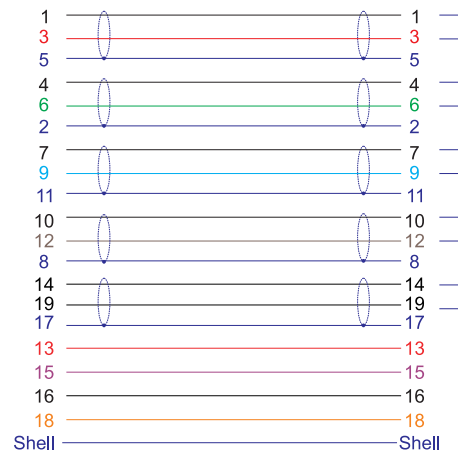

4 Design:

| No. | Part No. | Descriptions | Q'ty |
|-----|----------------|-------------------|------|
| ① | 01-1278BTPE | Cable | 1 |
| ② | 02-1471PG | HDMI Plug | 2 |
| ③ | 03-HDMIA-1-A13 | Shell (HDMI Plug) | 2 |

5 Cable Specifications:

01-GQ01BN

| | | |
|---|-----------|-------------------------------------------|
| A | Conductor | ∅ 0.08mm/7 32AWG OFC tinned copper wires |
| | Insulator | ∅ 0.63mm FPE+SKIN |
| | Drain | ∅ 0.1mm/ 7 30AWG OFC tinned copper wires |
| | Shield | Aluminium foil |
| B | Conductor | ∅ 0.08mm/ 7 32AWG OFC tinned copper wires |
| | Insulator | ∅ 0.63mm HDPE |
| C | Shield | Aluminium foil |
| D | Drain | ∅ 0.1mm/7 OFC bare copper wires |
| E | Shield | ∅ 0.12mm/16x4 aluminium braided |
| F | Filler | PP Rope |
| G | Jacket | ∅ 5.5mm PVC in dark gray color |

6 Wiring Diagram:

HDMI A Plug

HDMI A Plug

7 Part No.

| Part No. | Length | Packaging | Colour |
|---------------|--------|------------|---------|
| PHD-01-MM-V2 | 1m | Retail Box | ■ Black |
| PHD-02-MM-V2 | 2m | Retail Box | ■ Black |
| PHD-03-MM-V2 | 3m | Retail Box | ■ Black |
| PHD-05-MM-V2 | 5m | Retail Box | ■ Black |
| PHD-01-MM-V2C | 0.5m | Commercial | ■ Black |
| PHD-02-MM-V2C | 1m | Commercial | ■ Black |
| PHD-03-MM-V2C | 2m | Commercial | ■ Black |
| PHD-05-MM-V2C | 3m | Commercial | ■ Black |