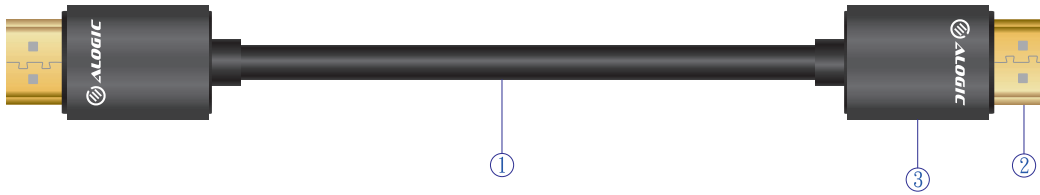

4 Design:

No.	Part No.	Descriptions	Q'ty
①	01-1278BTPE	Cable	1
②	02-1471PG	HDMI Plug	2
③	03-HDMIA-1-A13	Shell (HDMI Plug)	2

5 Cable Specifications:

01-GQ01BN

A	Conductor	∅ 0.08mm/7 32AWG OFC tinned copper wires
	Insulator	∅ 0.63mm FPE+SKIN
	Drain	∅ 0.1mm/ 7 30AWG OFC tinned copper wires
	Shield	Aluminium foil
B	Conductor	∅ 0.08mm/ 7 32AWG OFC tinned copper wires
	Insulator	∅ 0.63mm HDPE
C	Shield	Aluminium foil
D	Drain	∅ 0.1mm/7 OFC bare copper wires
E	Shield	∅ 0.12mm/16x4 aluminium braided
F	Filler	PP Rope
G	Jacket	∅ 5.5mm PVC in dark gray color

6 Wiring Diagram:

HDMI A Plug

HDMI A Plug