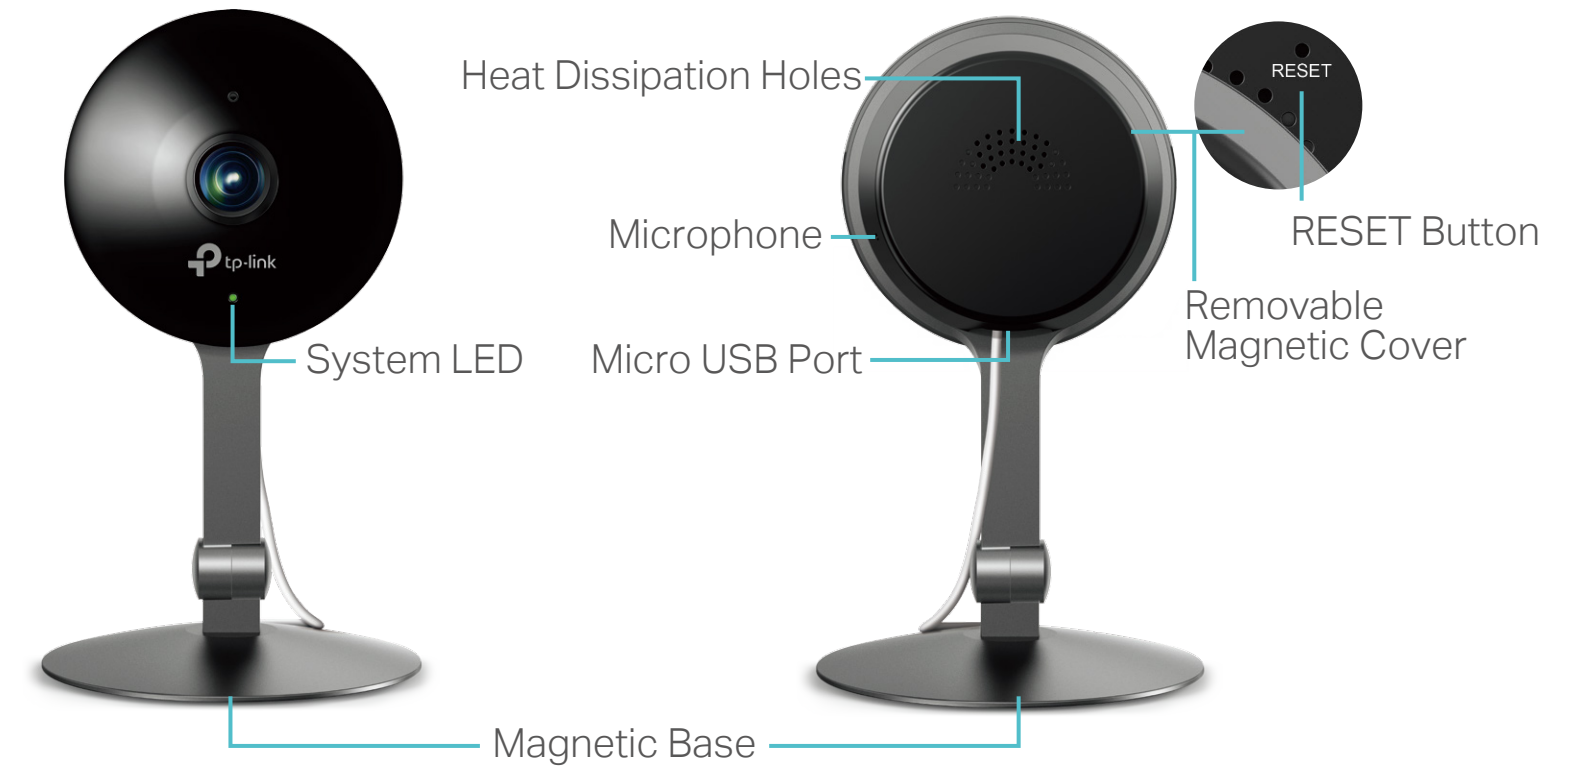

Specifications

Camera

Image Sensor: 1/2.7"(Φ6.6)

Resolution: 1920 x1080

Lens: F/NO: 2.0; Focal Length: 3.21mm

Viewing Angle: FOV = 130°

Audio

Audio Communication: 2-way audio

Audio Input & Output:

Built-in microphone and speaker

Video

Video Compression: H.264

Frame Rate: Up to 30fps

Video Streaming: 1080p

Audio Compression: AAC

Network

Wireless Rate:

11Mbps(802.11b)

54Mbps(802.11g)

150Mbps(802.11n)

433Mbps(802.11ac)

Frequency:2.4GHz, 5GHz

Wireless Security: WEP, WPA/WPA2-PSK

Security: 128 bit AES encryption with SSL/TLS

Hardware

Ports & Connections: Micro USB port

Button: RESET button

Indicator LED: System LED

Adapter Input: 100-120VAC, 50/60Hz, 0.2A

Adapter Output: 5.0VDC, 1.0A

Dimensions (W x D x H):

3.1 x 3.1 x 5.4 in. (79 x 79 x 137mm)

Activity Notifications

Input Trigger:

Motion detection, audio detection

Output Notification:

Push notification

System

Regulatory Certification: FCC, IC, CE

System Requirements: iOS 9+, Android 4.4x+

Environment

Operating Temperature:

0°C~40°C (32°F~104°F)

Storage Temperature:

-20°C~70°C (-4°F~158°F)

Operating Humidity:

10%~90%RH non-condensing

Storage Humidity:

5%~90%RH non-condensing

Package Contents

Kasa Cam

Camera stand with magnetic base

Mounting screws

Power adapter

USB cable

Quick Start Guide