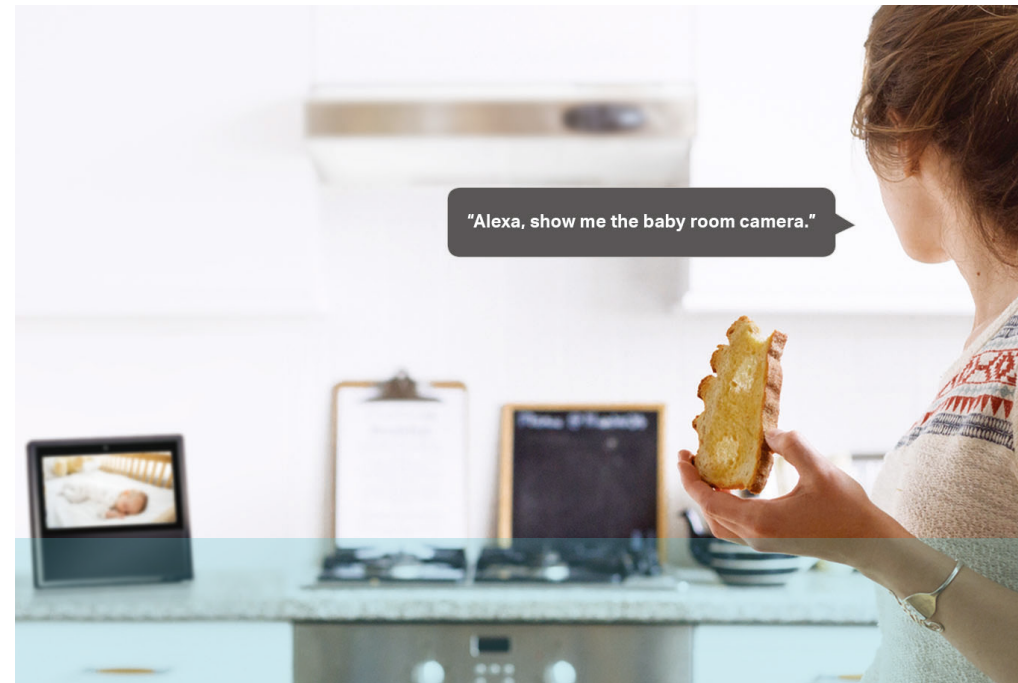

Kasa Cam

Made for Security.
Ready for Life.

1080p Smart Home Security Camera

Protect your home and keep watch over those you care about most. Kasa Cam is designed to deliver clear 1080p video the moment you start streaming, keeping you connected to your home anywhere you go.

Features

Feel Like You're There

Not all 1080p cameras are the same. Kasa Cam is fine-tuned to deliver rich colors, balanced lighting and sharp video quality, even while live-streaming footage. Plus, it uses night vision to make sure you can monitor your home around the clock.

Personalize Security Camera

Kasa Cam makes it easy to keep an eye on your family with instant notifications and motion and audio detection. You can customize your Kasa experience with activity zones to only send alerts that matter the most to you.

Control with Your Voice

Kasa Cam pairs with Echo Show, so you can use your voice to control it even when your hands are full.

Protect Every Pixel

We know your privacy is important to you, which is why every bit of your video is protected with industry-standard 128 bit AES encryption with SSL/TLS.