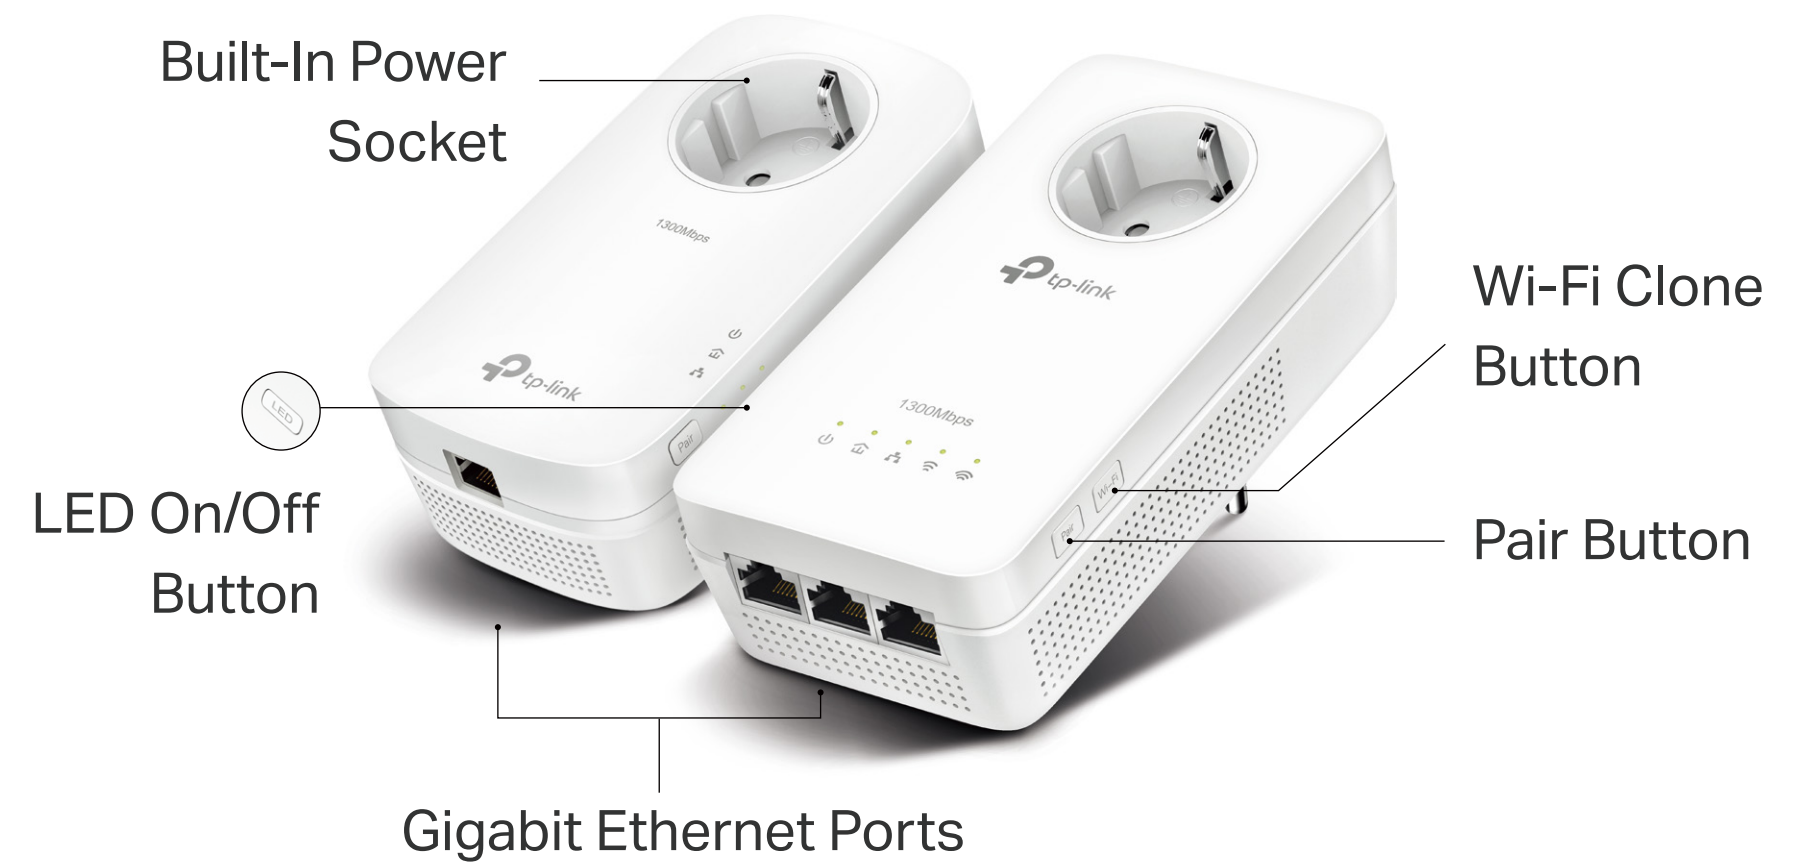

Features

Speed

- HomePlug AV2 – Provides up to 1300Mbps high speed data transmission over a home's existing electrical wiring
- Wireless AC Standard – Dual-band Wi-Fi speeds of 450Mbps on the 2.4GHz band and 867Mbps on the 5GHz band
- Multiple Gigabit Ports – Three gigabit ethernet ports for game consoles, smart TVs, or media receivers

Wi-Fi Range

- Expansive Coverage – Utilizes any household power circuit to deliver data over distances of up to 300 meters

Security

- Pair Button – Provides a connection with 128-bit AES encryption, at the touch of "Pair" button
- Parental Controls – Manage when and how connected devices can access the internet

Specifications

Hardware

- Transmission Speeds:
Powerline: up to 1300 Mbps
Ethernet: 10/100/1000 Mbps
- Standards and Protocols:
HomePlug AV2, IEEE 1901, IEEE 802.3, IEEE 802.3u, IEEE 802.11b/g/n (2.4GHz), IEEE 802.11a/n/ac (5GHz)
- Interface: 3 Gigabit Ethernet Ports
- Plug Type: EU
- Button: Pair, LED On/Off, Wi-Fi/Wi-Fi Clone, Reset
- LED Indicator: Power, Powerline, Ethernet, Wi-Fi (2.4GHz), Wi-Fi (5GHz)
- Dimensions (W x D x H):
TL-WPA8630P: 6.0 x 3.0 x 1.7 in. (152 x 75 x 42 mm)
TL-PA8010P: 5.2 x 2.8 x 1.7 in. (131 x 72 x 42 mm)
- IGMP: IGMP v1/v2/v3
- Power Consumption:
Maximum: 13.7W
Typical: 11W
Standby: 7W
- Range: Up to 300 meters/1000 feet over existing electrical wiring
- Compatibility: Compatible with all HomePlug AV & HomePlug AV2 standard powerline adapters